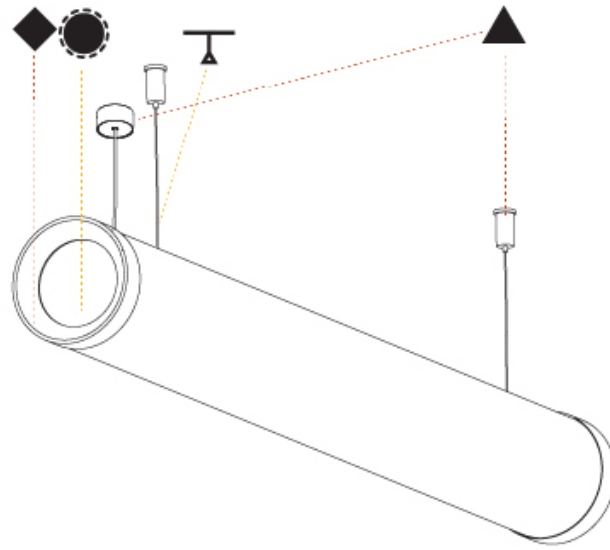

BUNGA PLUS SUSPENSION

A30701-

PROJECT
TYPE
SPECIFIER
QUANTITY
DATE

A