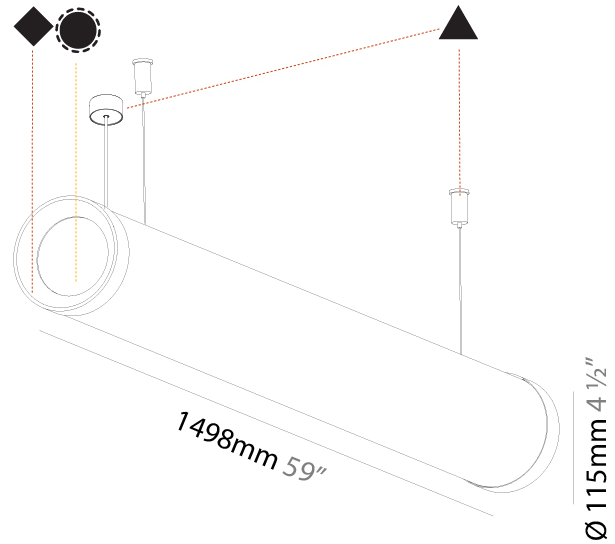

GENERAL

Series: Bunga Plus
Brand: Prolicht
Division: Architectural
Mounting Type: Suspension
Mounting Location: Ceiling
Subcategory: Profile

PHYSICAL

Shape: Cylinder
Length (mm): 1498
Length (in): 59
Width (mm): 115
Width (in): 4 1/2
Height (mm): 115
Height (in): 4 1/2
Max. Overall Height (mm): 2115
Max. Overall Height (in): 83 1/4
Light Distribution: Omnidirectional
Weight (kg): 5.038
Weight (lbs): 11.106
Diffuser: PMMA - Opal
Fixture Finish: SSR / BKV / CWI / CRY / HAB / UFT / ITA / RUA / FTG / MYG / LOD / PUS / FRO / FUP / KIA / POP / BLS / SPG / MEY / GOH / GUM / CHC / COM / ABZ / JAG / OBR / MOS / ROR
Fixture Material: Aluminum
Cable Details: 2000mm or 4000mm Transparent Cable
Upon Request: Cable colour - White / Black / Orange / Red

ELECTRICAL

Lamp Type: LED (Zhaga Standard)
Input Wattage (W): 25
Total Output Wattage (W): 20 / 16 (3500K)
Dimming: Non-Dimming / Phase Dimming (120Vac only) / 0-10V Dimming
Driver Included: Yes
Driver Location: Integrated
Driver Type: Constant Current - 120 / 277Vac
Driver Class: Class 2
Input Voltage (V): 120 - 277
Constant Current (MA): 350 / 500 (3500K)

LED

Color Temperature (°K): 3000 / 3500 / 4000
Max. Delivered Lumen (lm): 2770 / 2862 / 2920
CRI: >80 CRI
Lamp Life (hrs): 50000

OPTICAL

RATINGS AND CERTIFICATIONS

Certified By: Certified for North American Standards
IP rating: IP20