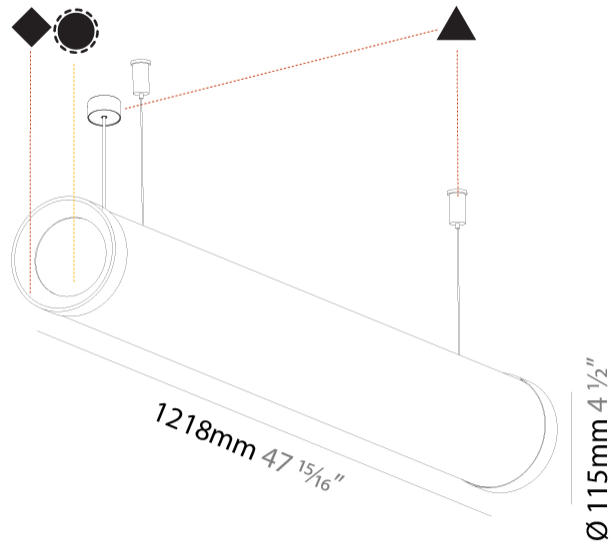

GENERAL

Series: Bunga Plus
Brand: Prolicht
Division: Architectural
Mounting Type: Suspension
Mounting Location: Ceiling
Subcategory: Profile

PHYSICAL

Shape: Cylinder
Length (mm): 1218
Length (in): 47 ¹⁵/₁₆
Width (mm): 115
Width (in): 4 1/2
Height (mm): 115
Height (in): 4 1/2
Max. Overall Height (mm): 2115
Max. Overall Height (in): 83 1/4
Light Distribution: Omnidirectional
Weight (kg): 4.309
Weight (lbs): 9.499
Diffuser: [PMMA - Opal](#)
Fixture Finish: [SSR / BKV / CWI / CRY / HAB / UFT / ITA / RUA / FTG / MYG / LOD / PUS / FRO / FUP / KIA / POP / BLS / SPG / MEY / GOH / GUM / CHC / COM / ABZ / JAG / OBR / MOS / ROR](#)
Fixture Material: Aluminum
Cable Details: [2000mm or 6000mm Transparent Cable](#)
Upon Request: Cable colour - White / Black / Orange / Red

ELECTRICAL

Lamp Type: LED (Zhaga Standard)
Input Wattage (W): 20
Total Output Wattage (W): 16 / 12.8 (3500K)
Dimming: [Non-Dimming / Phase Dimming (120Vac only) / 0-10V Dimming](#)
Driver Included: Yes
Driver Location: Integrated
Driver Type: Constant Current - 120 / 277Vac
Driver Class: Class 2
Input Voltage (V): 120 - 277
Constant Current (MA): 350 / 400 (3500K)

LED

Color Temperature (°K): [3000 / 3500 / 4000](#)
Max. Delivered Lumen (lm): 2210 / 2293 / 2340
CRI: >80 CRI
Lamp Life (hrs): 50000

OPTICAL

RATINGS AND CERTIFICATIONS

Certified By: Certified for North American Standards
IP rating: IP20